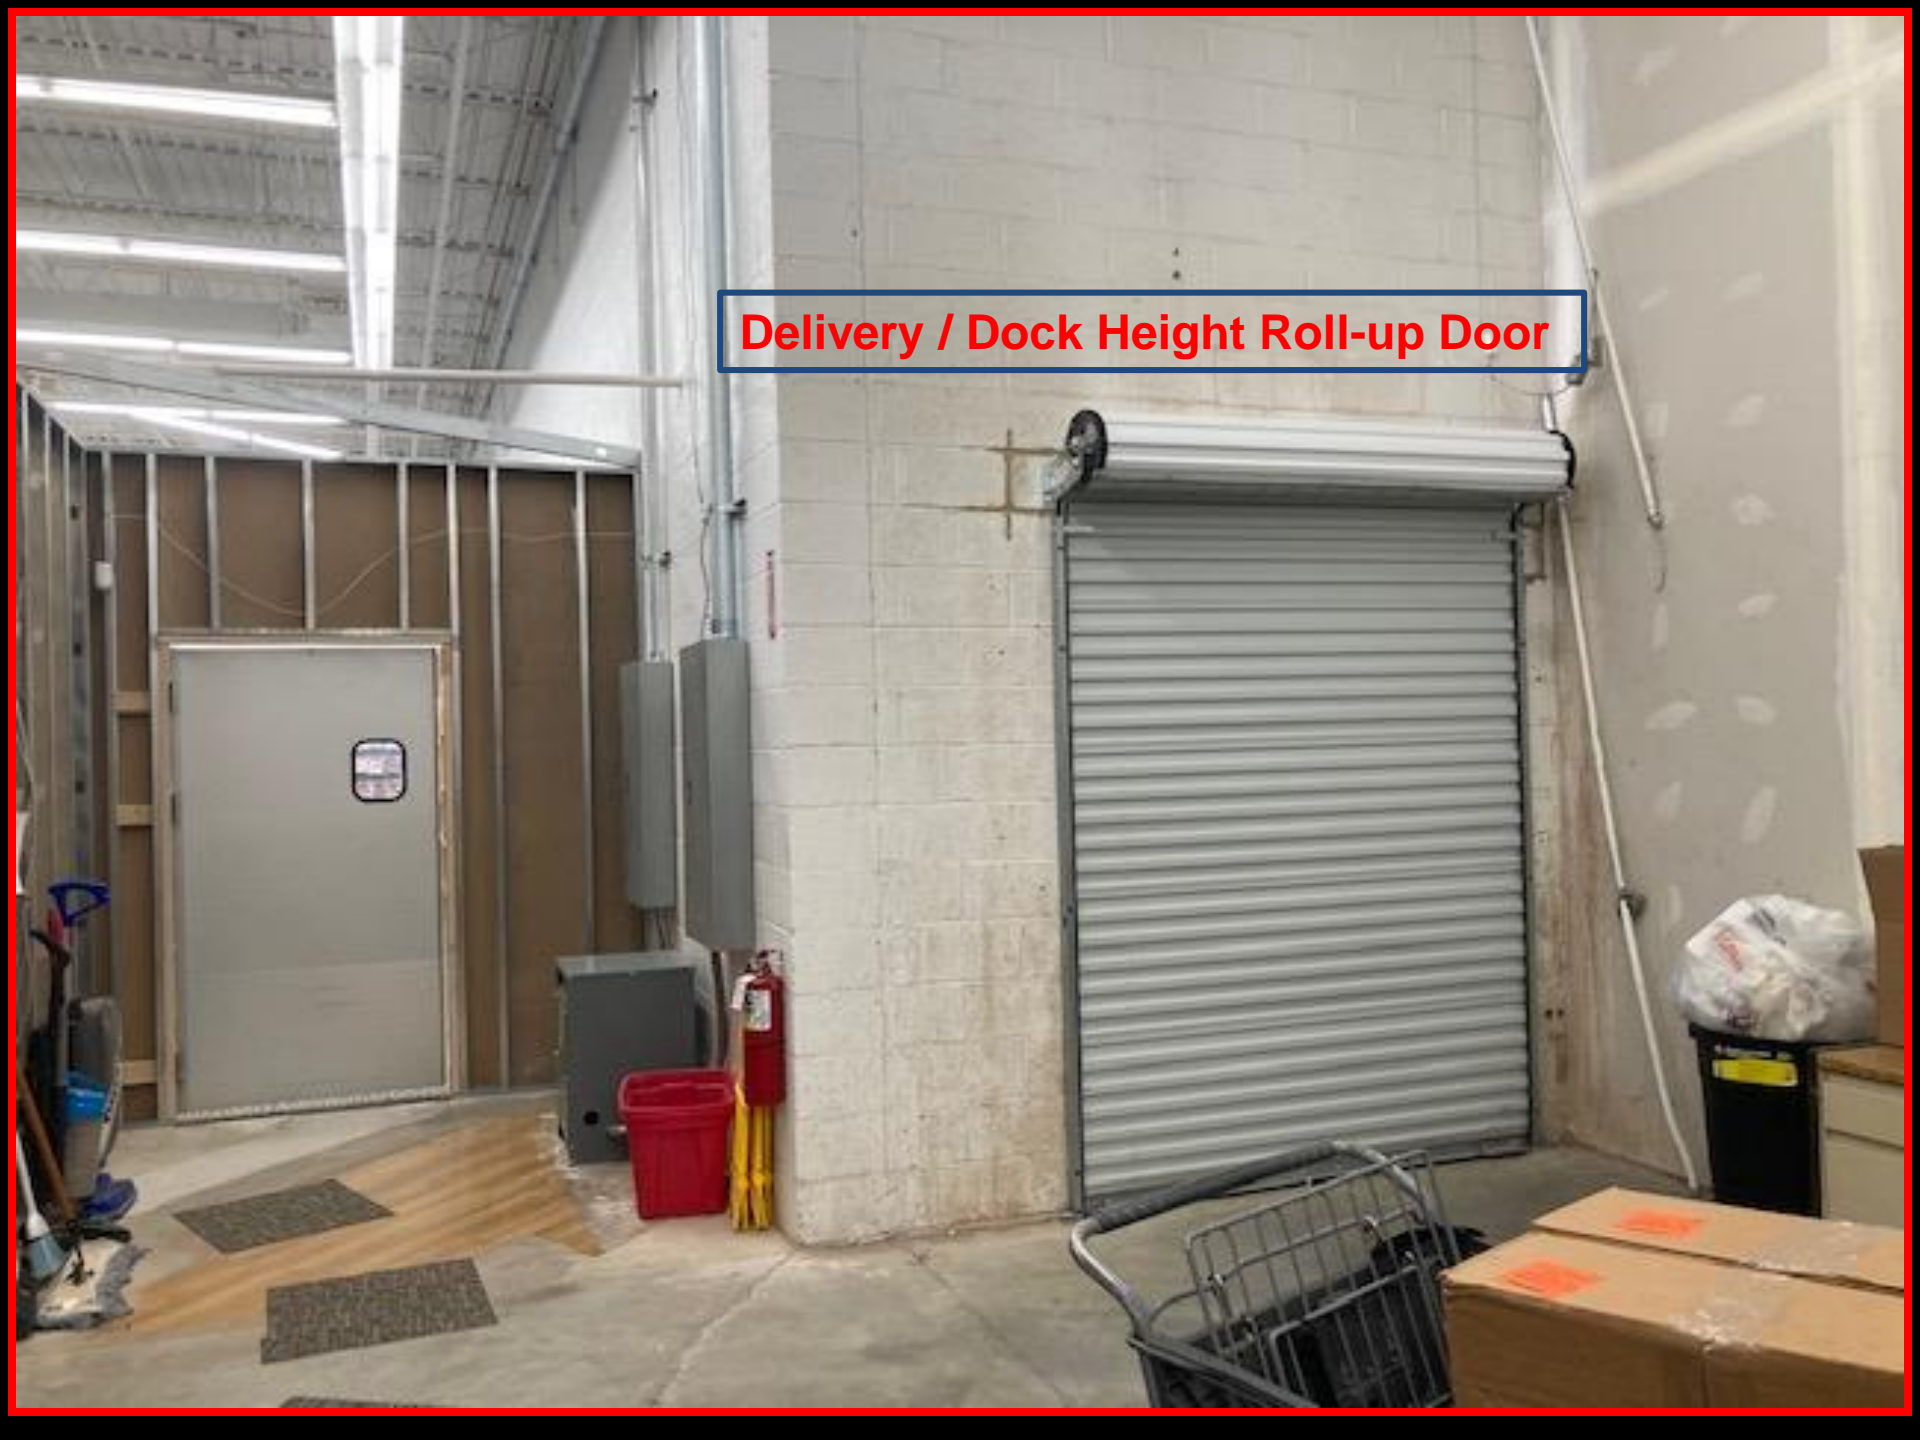

Dark
\$5.97

47'5 Width

Delivery / Dock Height Roll-up Door

JME GOODS

VISION WORKS

ROSS DRESS

ULTA
10,500

RETAIL
12,083

Available
Endcap

Delivery Dock

210'

210'

20'

51'

45'

63'