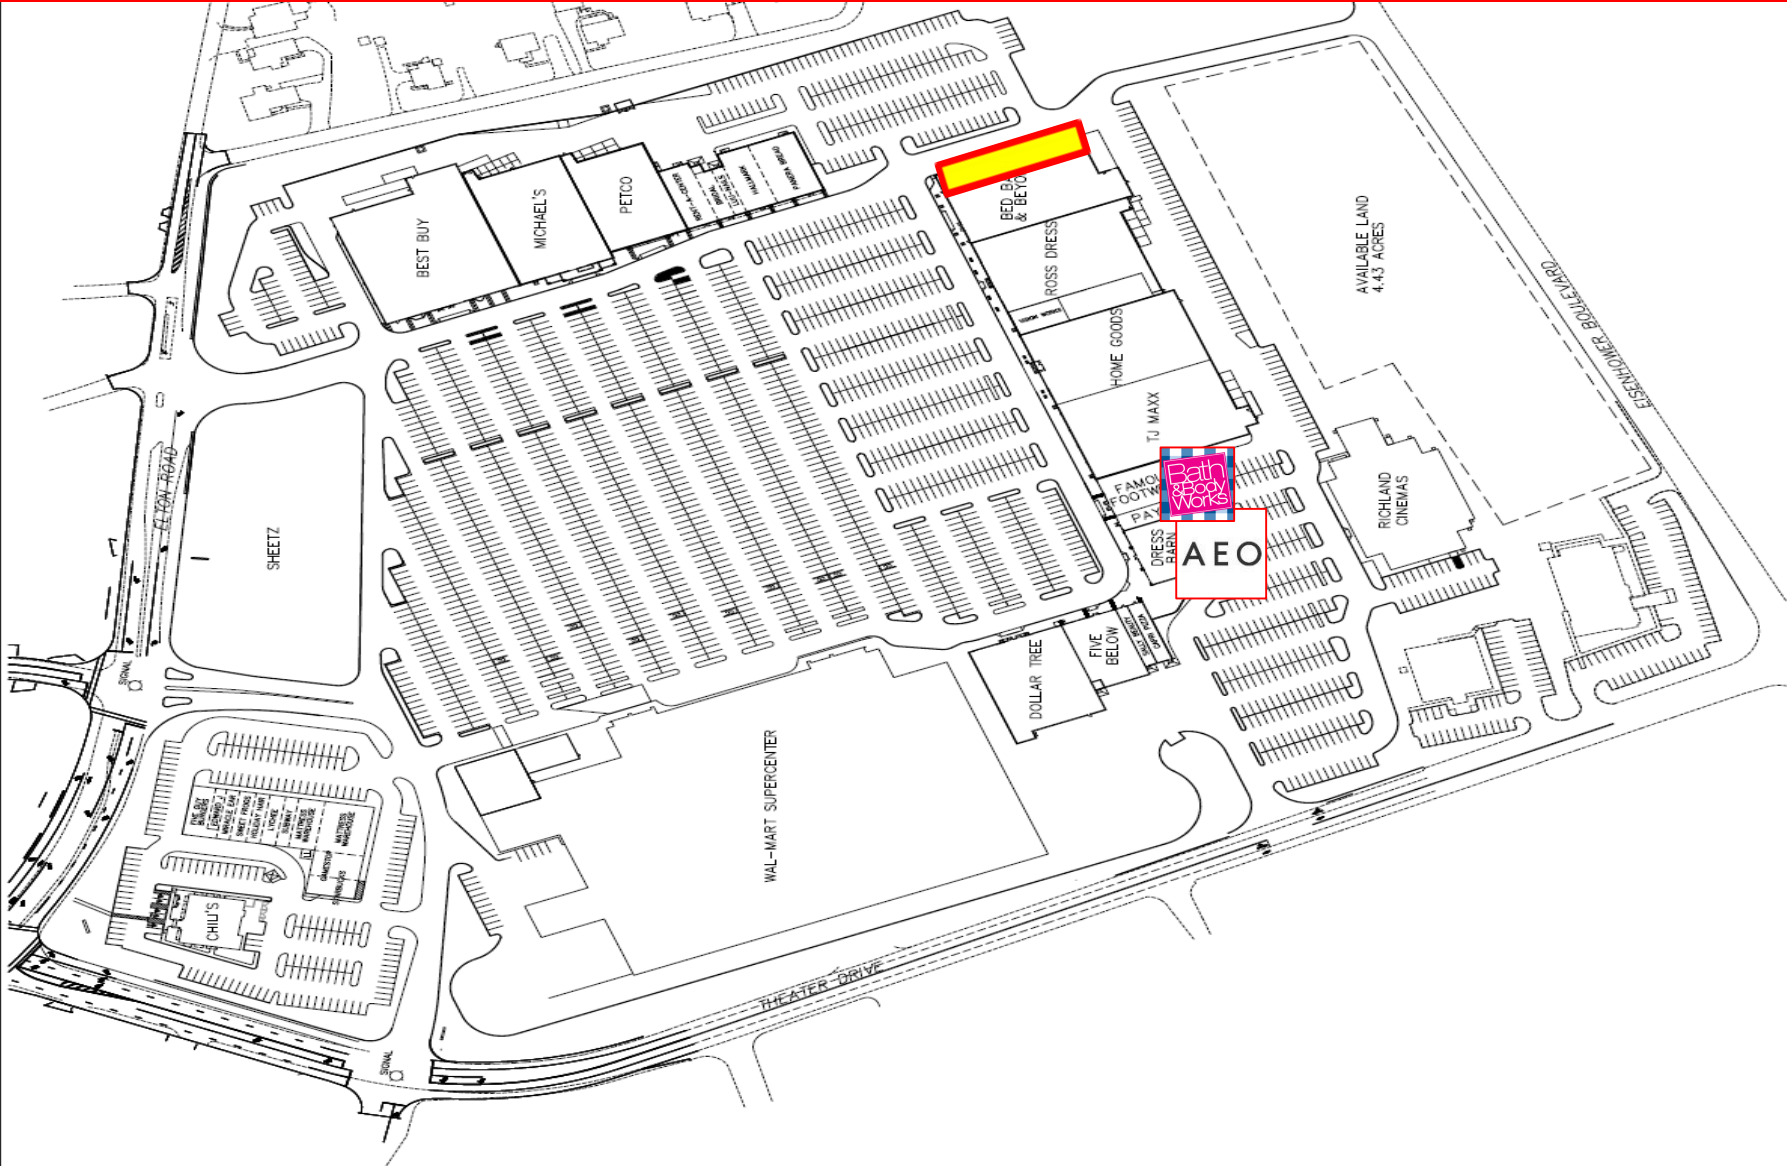

Dark
\$5.97

47'5 Width

Delivery / Dock Height Roll-up Door

JME GOODS

VISION WORKS

ROSS DRESS

ULTA
10,500

RETAIL
12,083

Available
Endcap

Delivery Dock

210'

210'

20'

51'

45'

63'